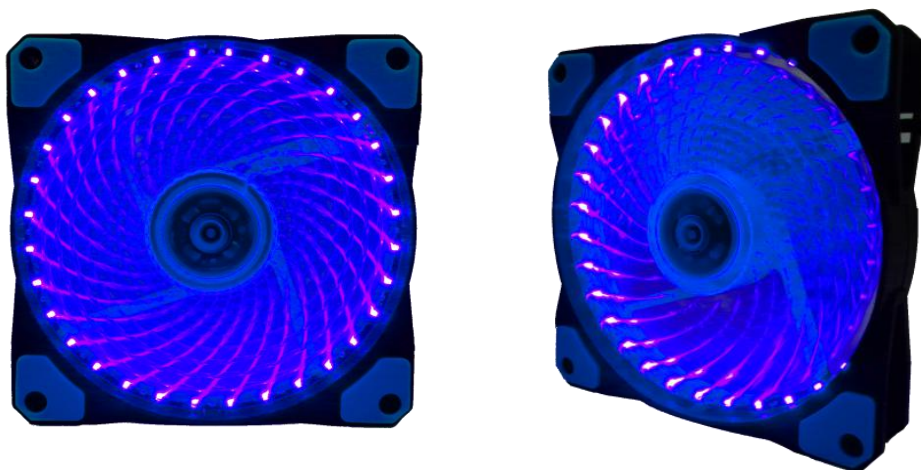

BRAND	GAMMEC
CATEGORY	FANS
CODE	FG32BL
GTIN	8058772931604
TITLE	FAN GAMMEC 12CM 32LED LUCE BLU
IMAGES	

DESCRIPTION

The Gamme FG32BL is a 12cm fan of new generation, with 32 LEDs (instead of 4) and with anti-vibration mounts. The LEDs emit blue light and the same color are also the blue transparent blades and the anti-vibration supports. The blades are 9 (rather than the classic 7) and have 3D relief for a better performance and aesthetics. Two attachments are also available: MOLEX 4-pin small 3-pin connection. The fan is supplied in retail packaging and is also available in other colors.

COLOR	Transparent blue
LED	32 blue light LEDs
NUMBER OF BLADES	9
CONNECTOR	MOLEX 4-pin + small 3Pin
ANTI-VIBRATION	Blue rubber supports